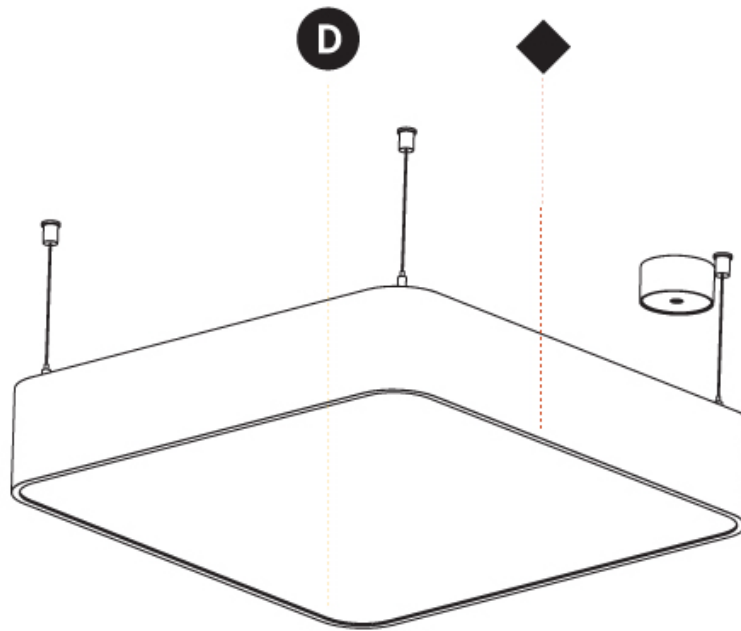

SMOOTHY STANDARD SUSPENSION

A31679-

PROJECT _____

TYPE _____

SPECIFIER _____

QUANTITY _____

DATE _____